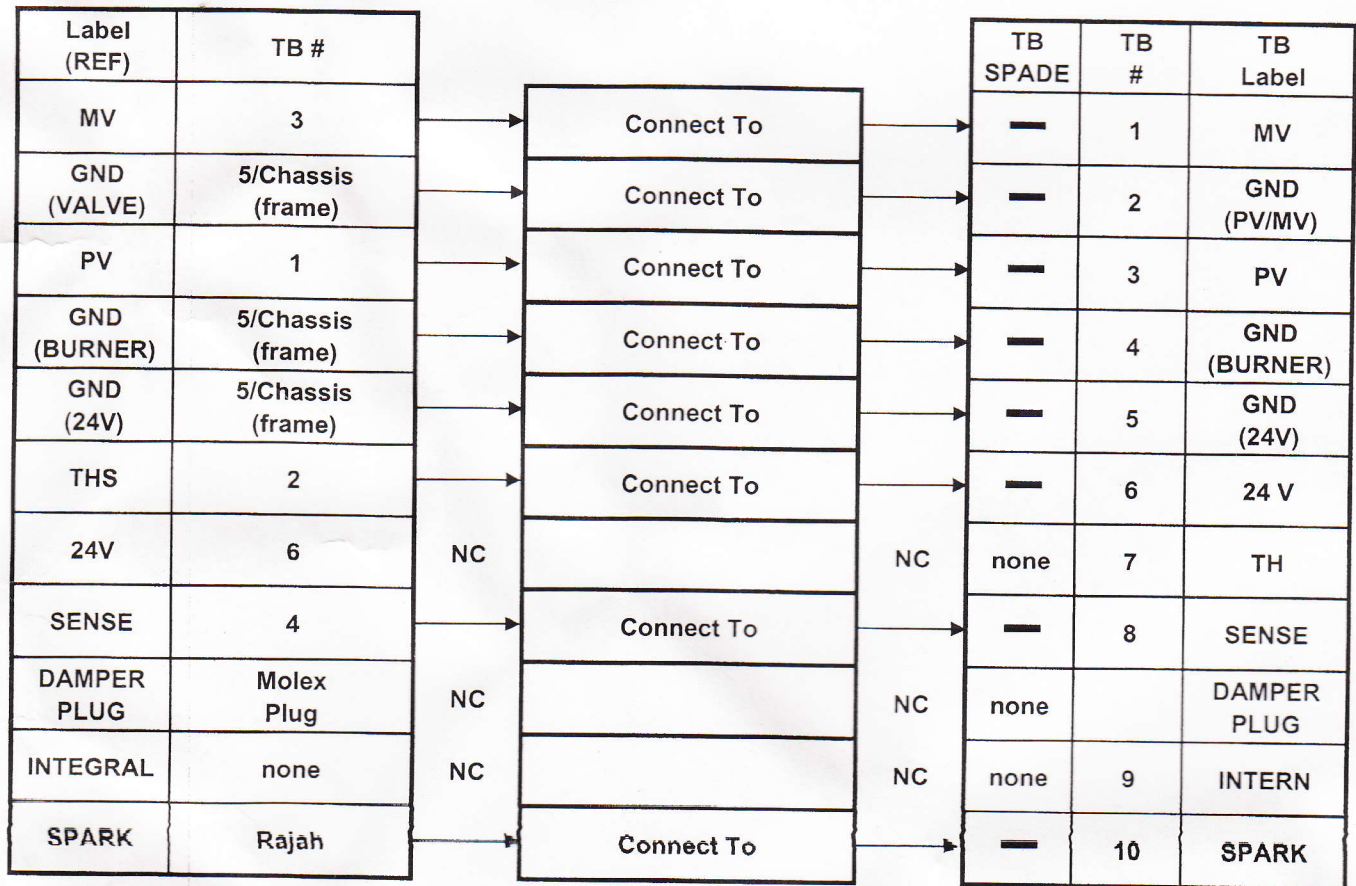

Typical Wiring Chart

For Johnson Controls To BASO Intermittent Pilot Ignition (IPI) Control

NC = No Connection

BASO Gas Products LLC

BASO Gas Products LLC

1007 S. 12th St.

P.O. Box 170

Watertown, WI 53094